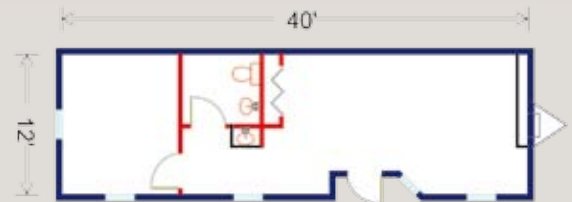

Custom 12' x 40'

Model 1240s

Standard Models

Model 2440S

Model 1240S

Attractive French doors
8' suspended ceiling
Handicap restroom
Central A/C and heat

Standard Features

Vinyl covered interior walls
Large sliding windows
"Mansard" roof line
Recessed fluorescent lighting